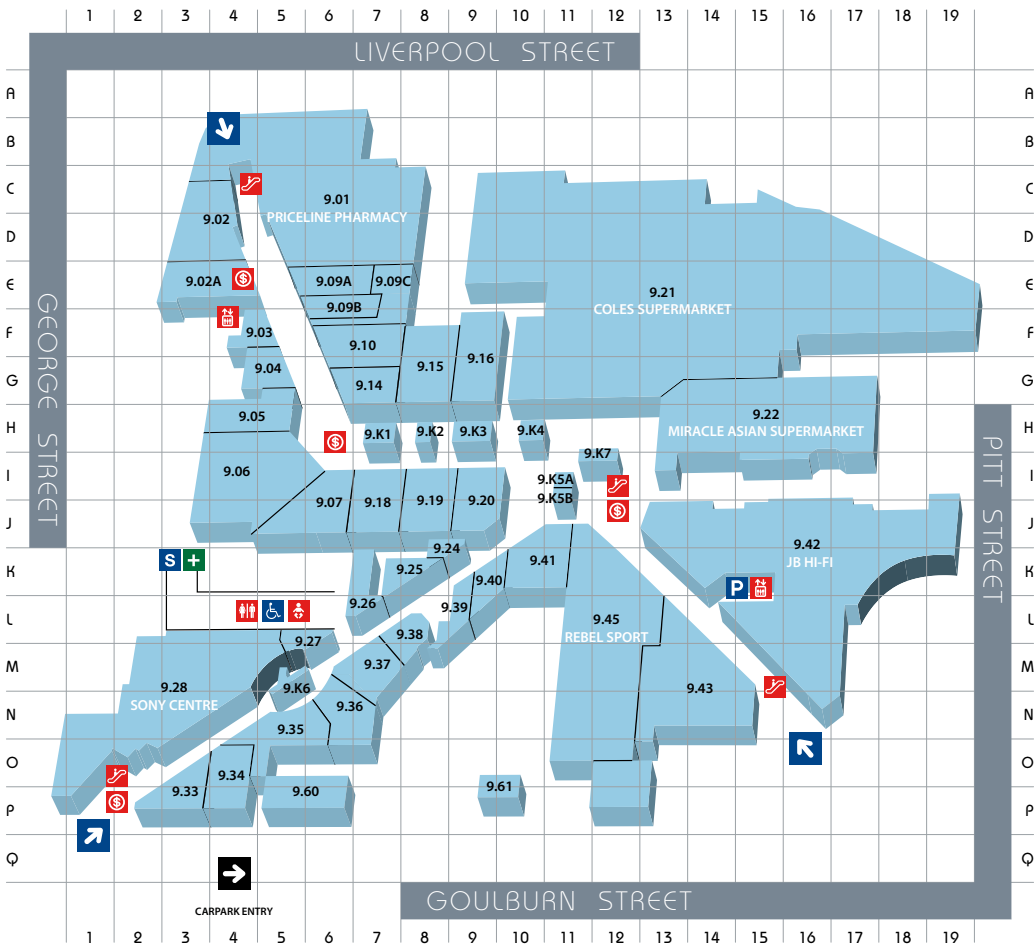

KEY

LG = Lower Ground Level

UG = Upper Ground Level

L1 = Level 1

P6 = Parking Level 6

LOWER GROUND LEVEL

- Parking Pay Station
- Security
- Stairs
- Escalators
- Lifts
- Restrooms
- Parents Room
- Disabled Toilet
- Monorail Station
- Entrance
- ATM
- First Aid

CAR PARKING AT WORLD SQUARE

With over 500 parking spaces for public use, World Square is the convenient place to park in the CBD. Close to surrounding attractions like the George Street Cinemas, The Capitol Theatre and Darling Harbour. Auto Tech, Bright Carwash and CBD Storage are also located in the car park for your added convenience.