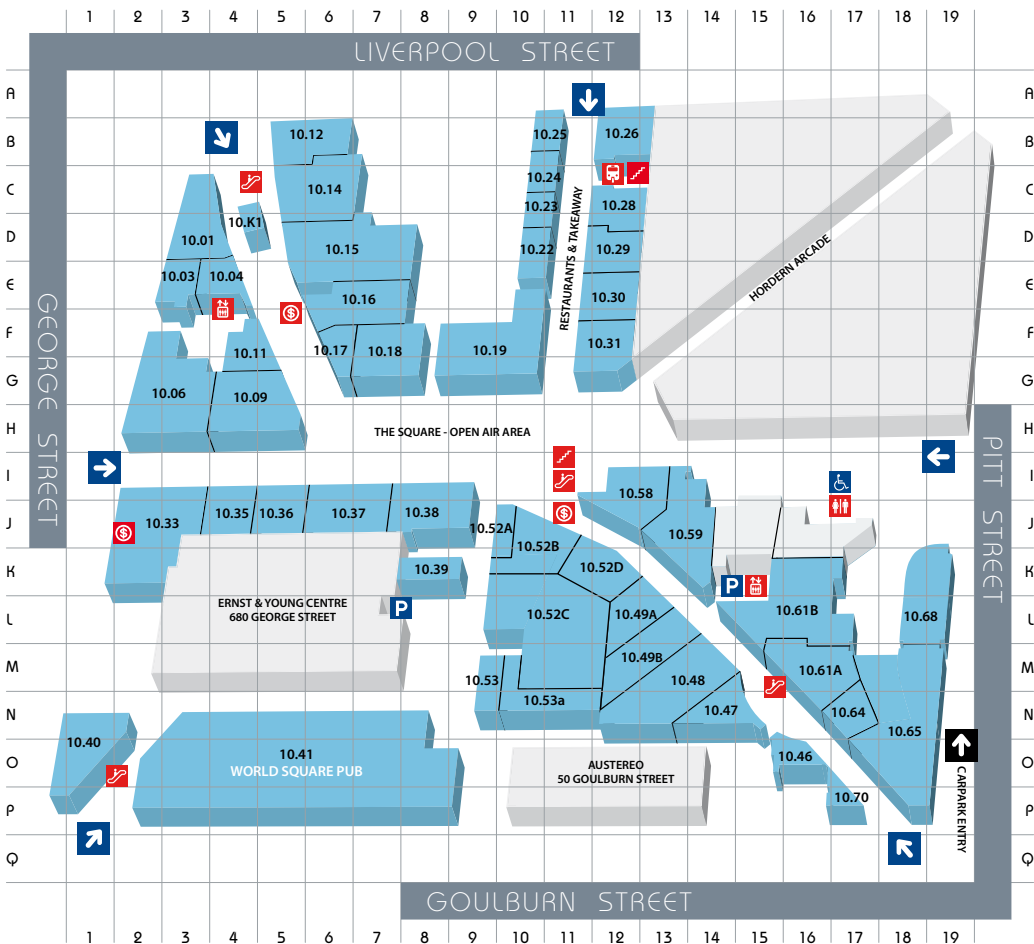

UPPER GROUND LEVEL

- Parking Pay Station
- Security
- Stairs
- Escalators
- Lifts
- Restrooms
- Parents Room
- Disabled Toilet
- Monorail Station
- Entrance
- ATM
- First Aid