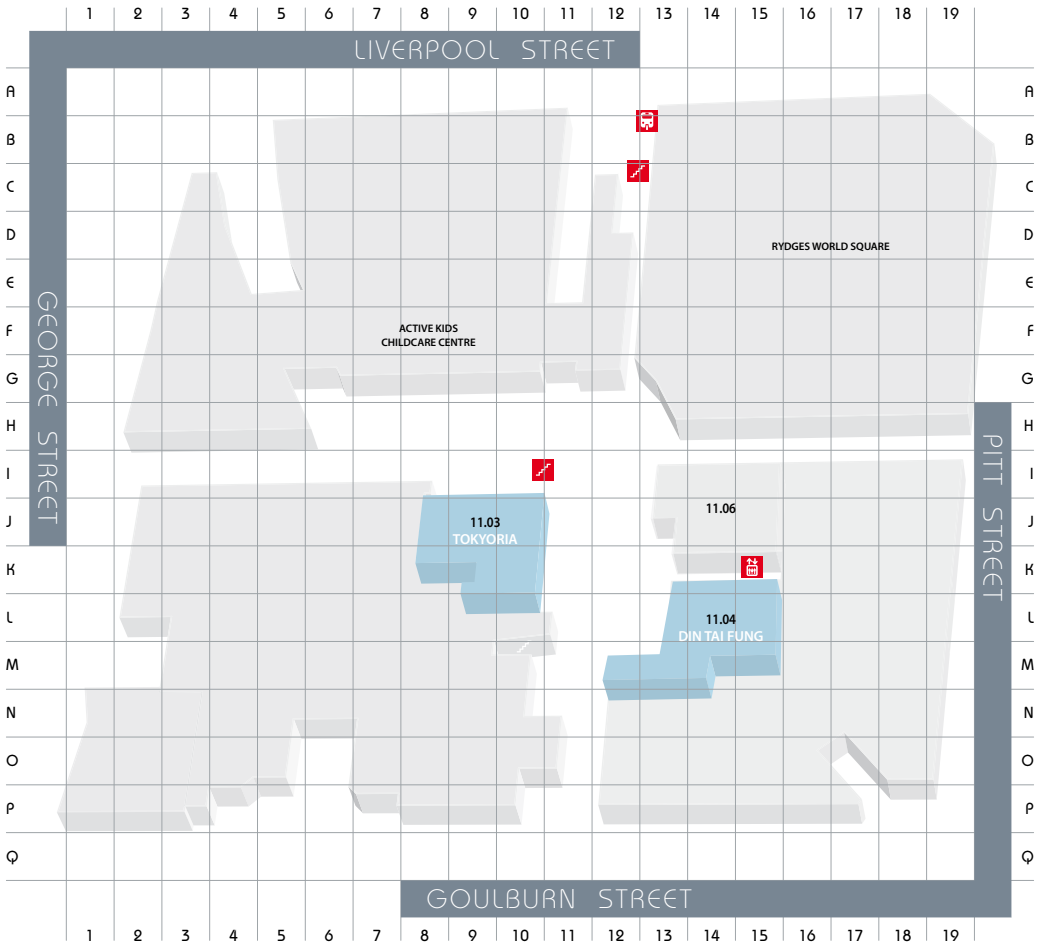

KEY

LG = Lower Ground Level

UG = Upper Ground Level

L1 = Level 1

P6 = Parking Level 6

LOWER GROUND LEVEL

- Parking Pay Station
- Security
- Stairs
- Escalators
- Lifts
- Restrooms
- Parents Room
- Disabled Toilet
- Monorail Station
- Entrance
- ATM
- First Aid

UPPER GROUND LEVEL

- Parking Pay Station
- Security
- Stairs
- Escalators
- Lifts
- Restrooms
- Parents Room
- Disabled Toilet
- Monorail Station
- Entrance
- ATM
- First Aid

LEVEL 1

- Parking Pay Station
- Security
- Stairs
- Escalators
- Lifts
- Restrooms
- Parents Room
- Disabled Toilet
- Monorail Station
- Entrance
- ATM
- First Aid

CAR PARKING AT WORLD SQUARE

With over 500 parking spaces for public use, World Square is the convenient place to park in the CBD. Close to surrounding attractions like the George Street Cinemas, The Capitol Theatre and Darling Harbour. Auto Tech, Bright Carwash and CBD Storage are also located in the car park for your added convenience.